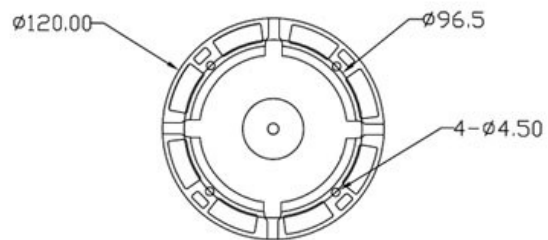

CP- GTC-D24FL4**2.4 MP Astra HD VF IR Dome Camera - 40 Mtr.****Astra** HD
camera**Main Features**

- 1/2.7" 2.4 MP HQIS Pro Image Sensor
- 25/30fps@2.4MP
- Day/Night(ICR), AWB, AGC, BLC
- Plug-n-Play HD/SD Camera
- 2.8-12mm Lens
- Equipped with fine IR LEDs for clearer night vision
- IR Range of 40 Mtr.
- Compatible with HDx, AHD, HDCVI, CVBS and HDTVI DVRs

*Product casing and specifications are subject to change without prior notice

CP- GTC-D24FL4

2.4 MP Astra HD VF IR Dome Camera - 40 Mtr.

Astra HD
camera

Feature

Image Sensor
Minimum Illumination
Shutter Speed
White Balance
Gain Control(AGC)
Lens
Back Light Compensation
S/N Ratio
Video Output
Resolution
ICR
OSD
IR
No. of IR LEDs
Operating Temperature
Humidity
Power Source
Power Consumption
Dimension
Weight

Specification

1/2.7" 2.4 MP HQIS Pro Image Sensor
Color(0.1Lux),White and Black(0.01Lux IR LED On)
1/50s(1/60s)-1/100,000s (Auto/Fixed)
Auto
Auto
2.8-12mm
Auto
≥52dB
1.0Vp-p Composite Output (75Ω / BNC), HD-AHD(1080P)\ HD-TVI(1080P)\ HD-CVI(1080P)\ CVBS
2.4 MP@25 fps
Support
Support
IR Range of 40 Mtr.
36pcsφ5mm
-20°C~+55°C
10% ~ 90% (humidity)
DC12V(+/-10%)
0.4W(2.5W after IR LED Powered on)
118mm x 118mm x 85.20mm
0.534Kg.