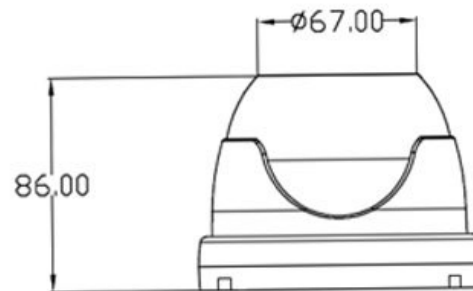

CP- GTC-D24FL4**2.4 MP Astra HD VF IR Dome Camera - 40 Mtr.****Astra** HD
camera**Main Features**

- 1/2.7" 2.4 MP HQIS Pro Image Sensor
- 25/30fps@2.4MP
- Day/Night(ICR), AWB, AGC, BLC
- Plug-n-Play HD/SD Camera
- 2.8-12mm Lens
- Equipped with fine IR LEDs for clearer night vision
- IR Range of 40 Mtr.
- Compatible with HDx, AHD, HDCVI, CVBS and HDTVI DVRs

*Product casing and specifications are subject to change without prior notice

CP- GTC-D24FL4

2.4 MP Astra HD VF IR Dome Camera - 40 Mtr.

Astra HD
camera

Feature

Image Sensor
Minimum Illumination
Shutter Speed
White Balance
Gain Control(AGC)
Lens
Back Light Compensation
S/N Ratio
Video Output
Resolution
ICR
OSD
IR
No. of IR LEDs
Operating Temperature
Humidity
Power Source
Power Consumption
Dimension
Weight

Specification

1/2.7" 2.4 MP HQIS Pro Image Sensor
Color(0.1Lux),White and Black(0.01Lux IR LED On)
1/50s(1/60s)-1/100,000s (Auto/Fixed)
Auto
Auto
2.8-12mm
Auto
≥52dB
1.0Vp-p Composite Output (75Ω / BNC), HD-AHD(1080P)\ HD-TVI(1080P)\ HD-CVI(1080P)\ CVBS
2.4 MP@25 fps
Support
Support
IR Range of 40 Mtr.
36pcsφ5mm
-20°C~+55°C
10% ~ 90% (humidity)
DC12V(+/-10%)
0.4W(2.5W after IR LED Powered on)
118mm x 118mm x 85.20mm
0.534Kg.